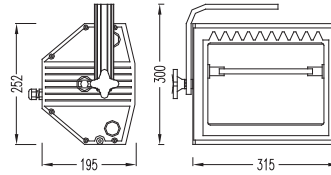

CYC-500

Base R7S

Lamp: 110V/ 230V/ 500W

CYC-1000

Base R7S

Lamp: 110V/ 230V/ 1000W

Professional CYC, adaptable and safe lighting fixture for professional venues. The innovative mechanical features is particularly suited to the needs of professional theatre, touring shows and hire companies.

length: 189.1mm

LFC-500 J type 500W

length: 119.1mm

R7S socket-1.5mm

Dia.: 1.5mmsq

length: 35cm