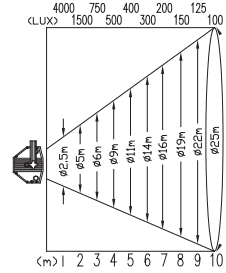

CYC-500

Base R7S

Lamp: 110V/ 230V/ 500W

CYC-1000

Base R7S

Lamp: 110V/ 230V/ 1000W

Professional CYC, adaptable and safe lighting fixture for professional venues. The innovative mechanical features is particularly suited to the needs of professional theatre, touring shows and hire companies.

length: 189.1mm

LFC-500 J type 500W

length: 119.1mm

R7S socket-1.5mm

Dia.: 1.5mmsq

length: 35cm