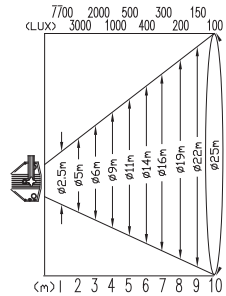

CYC-500

Base R7S

Lamp: 110V/ 230V/ 500W

CYC-1000

Base R7S

Lamp: 110V/ 230V/ 1000W

Professional CYC, adaptable and safe lighting fixture for professional venues. The innovative mechanical features is particularly suited to the needs of professional theatre, touring shows and hire companies.

length: 189.1mm

LFC-500 J type 500W

length: 119.1mm

R7S socket-1.5mm

Dia.: 1.5mmsq

length: 35cm