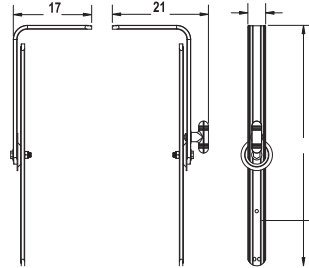

CYC-500

Base R7S

Lamp: 110V/ 230V/ 500W

CYC-1000

Base R7S

Lamp: 110V/ 230V/ 1000W

Professional CYC, adaptable and safe lighting fixture for professional venues. The innovative mechanical features is particularly suited to the needs of professional theatre, touring shows and hire companies.

Optional Accessories

YL-1500

flexible linking set

Barndoor

BDR-1000 for 1000W CYC

BDR-500 for 500W CYC

Lamp

LFC-1000 J type 1000W

length: 189.1mm

LFC-500 J type 500W

length: 119.1mm

R7S socket-1.5mm

Dia.: 1.5mmsq

length: 35cm