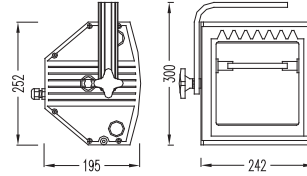

CYC-500

Base R7S

Lamp: 110V/ 230V/ 500W

CYC-1000

Base R7S

Lamp: 110V/ 230V/ 1000W

Professional CYC, adaptable and safe lighting fixture for professional venues. The innovative mechanical features is particularly suited to the needs of professional theatre, touring shows and hire companies.

length: 189.1mm

LFC-500 J type 500W

length: 119.1mm

R7S socket-1.5mm

Dia.: 1.5mmsq

length: 35cm