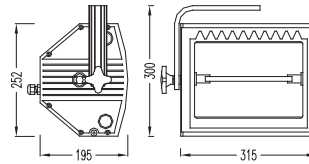

FDL-500

Base R7S

Lamp: 110V/ 230V/ 500W

FDL-1000

Base R7S

Lamp: 110V/ 230V/ 1000W

Professional floodlights with die-casting alloy housing. A standard on stages worldwide. Area interlock side by side with screws.

length: 189.1mm

LFC-500 J type 500W

length: 119.1mm

R7S socket-1.5mm

Dia.: 1.5mmsq

length: 35cm