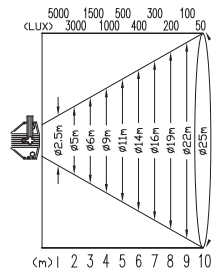

FDL-500

Base R7S

Lamp: 110V/ 230V/ 500W

FDL-1000

Base R7S

Lamp: 110V/ 230V/ 1000W

Professional floodlights with die-casting alloy housing. A standard on stages worldwide. Area interlock side by side with screws.

length: 189.1mm

LFC-500 J type 500W

length: 119.1mm

R7S socket-1.5mm

Dia.: 1.5mmsq

length: 35cm