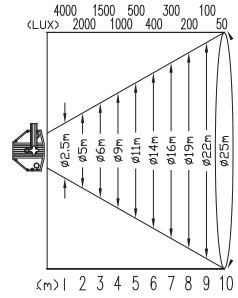

FDL-500

Base R7S

Lamp: 110V/ 230V/ 500W

FDL-1000

Base R7S

Lamp: 110V/ 230V/ 1000W

Professional floodlights with die-casting alloy housing. A standard on stages worldwide. Area interlock side by side with screws.

length: 189.1mm

LFC-500 J type 500W

length: 119.1mm

R7S socket-1.5mm

Dia.: 1.5mmsq

length: 35cm