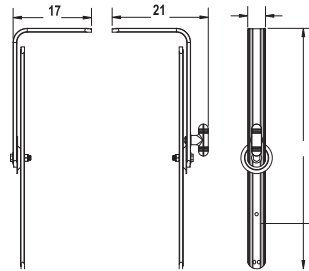

FDL-500

Base R7S

Lamp: 110V/ 230V/ 500W

FDL-1000

Base R7S

Lamp: 110V/ 230V/ 1000W

Professional floodlights with die-casting alloy housing. A standard on stages worldwide. Area interlock side by side with screws.

Optional Accessories

YL-1500

flexible linking set

Barndoor

BDR-1000 for 1000W FDL

BDR-500 for 500W FDL

Lamp

LFC-1000 J type 1000W

length: 189.1mm

LFC-500 J type 500W

length: 119.1mm

R7S socket-1.5mm

Dia.: 1.5mmsq

length: 35cm