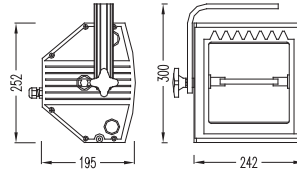

FDL-500

Base R7S

Lamp: 110V/ 230V/ 500W

FDL-1000

Base R7S

Lamp: 110V/ 230V/ 1000W

Professional floodlights with die-casting alloy housing. A standard on stages worldwide. Area interlock side by side with screws.

length: 189.1mm

LFC-500 J type 500W

length: 119.1mm

R7S socket-1.5mm

Dia.: 1.5mmsq

length: 35cm