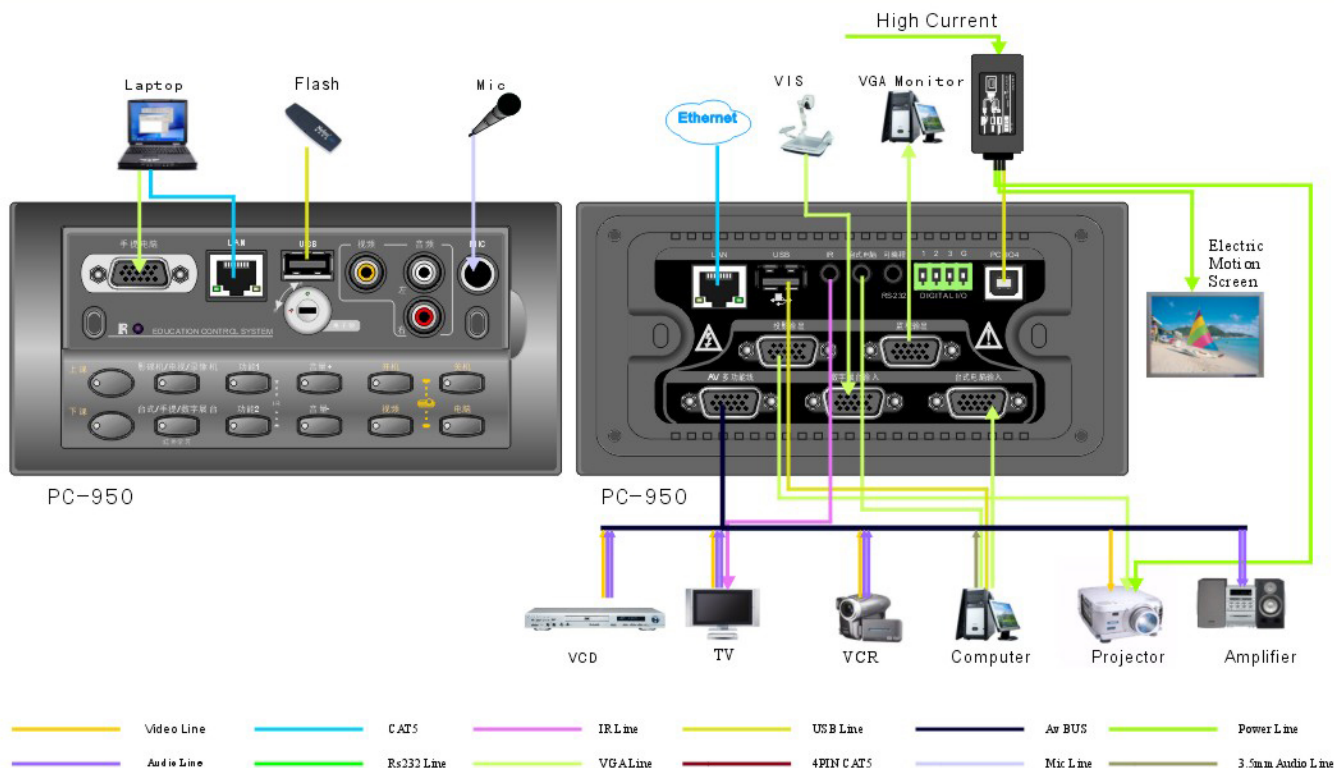

Education System Installation

Thank you for choosing education control system of CREATOR. This education system is a high-tech, perfect-performance product which is consistent with International using practice. They can meet your demand for both performance and appearance.

A. PC-950系统连接图

B. PC-950 Hole Dimmension(Unit: mm)