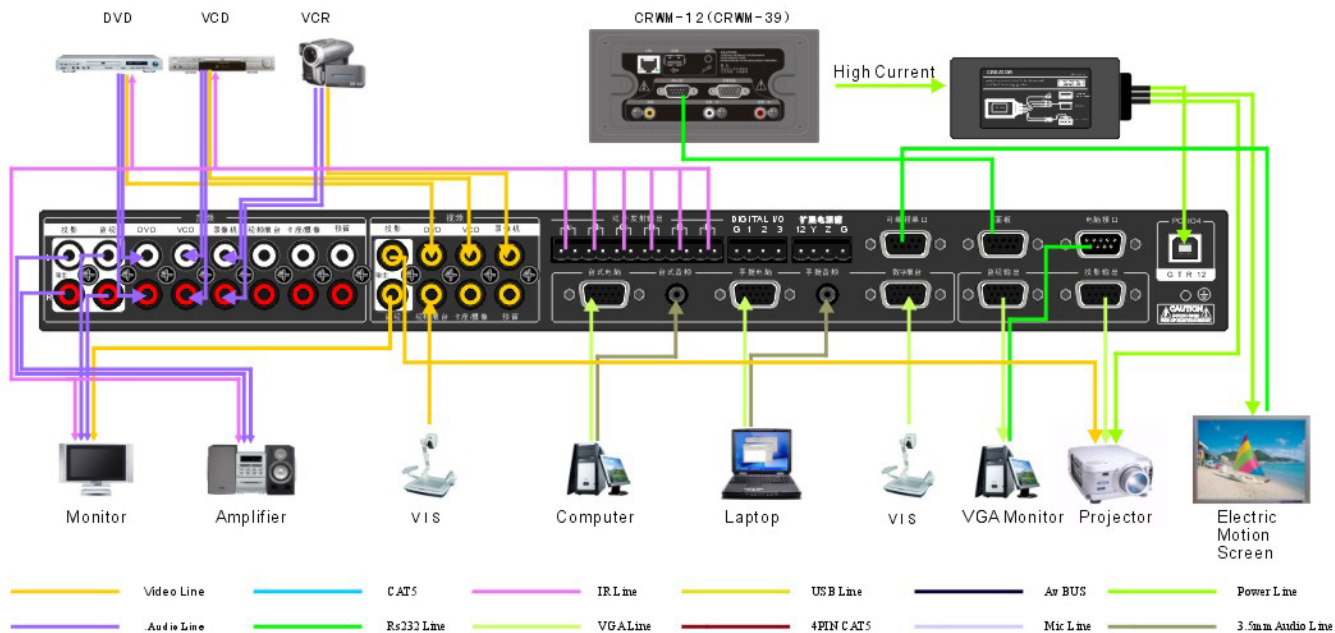

C. PC-3900 I I System Connection

D. Packing List

PC-950 Packing List

PC-950 Host	1
User Manual	1
Guarantee Card	1
Power wire	1
PC-104	1
Series line (3.5mm—9HDF)	1
IR Transmit Stick (3.5mm)	1
4bit Net Port	1
AV line	1

PC-3900 I I Packing List

PC-3900 I I Host	1
User Manual	1
Guarantee Card	1
Power wire	1
PC-104	1
Series line (9HDM—9HDF)	1
IR Transmit Stick (2Pin)	4
4bit Net Port	2

CRWM-12 (CRWM-39)

CRWM-12 Panel	1
User Manual	1
Guarantee Card	1
Series line (9HDF—9HDF)	1
Mic cabel commutator	1

E. Features

Subjects	CREATOR	International Brands	Domestic Brands
Dimention	Small	Small	Bigger
Material	Plastic	Plastic	Metal
Software	Win2000/XP	All Windows editions	Win2000/XP
Projector Code	Control code Parity check	Control code Parity check	NO
Integrated code	Integrated famous brands	Integrated famous brands	NO
Control	One-Button	One-Button	NO
Installation	Embedded in table Hanging on wall	Embedded in table Hanging on wall	Embedded in table
Lock	Electric Lock Can begin/finish class	Electric Lock	Few have this function
IR	Powerful IR learning	Powerful IR learning	IR learning
Code transmit	One press to transmit three codes	One press to transmit three codes	One press to transmit only one code
High/Low Current	Totally departed	Totally departed	Integrated
IR remote Control	Control distance: 7 meters	Far control distance	Control distance: within 1 meter
Timesetting	Set time to finish class 0--60 mins	NO	NO