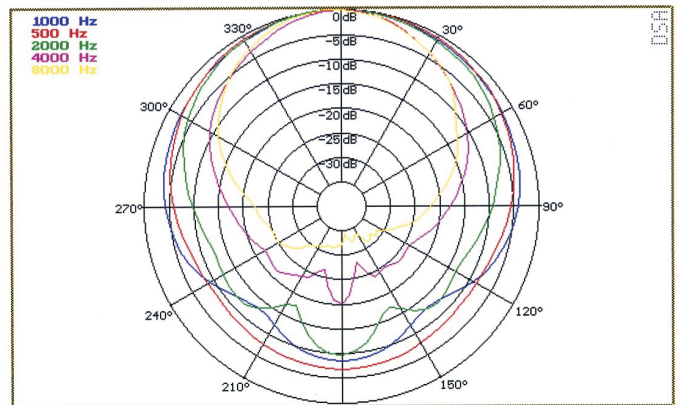

Model No.	SLC-2068	SLC-2060
Rated Power (rms)	6W	
Impedance	8Ω	833Ω, 1667Ω, 3333Ω, 6667Ω
Power Taps @ 100V	n.a.	6W, 3W & 1.5W
Power Taps @ 70.7V		6W, 3W, 1.5W & 0.75W
SPL (1W/1m)	86dB	
Max. SPL (6W/1m)	93dB	
Frequency Range (-10dB)	150 Hz ~ 20K Hz	
Dispersion 1K Hz/4K Hz	200° / 80°	
Ambient Temperature	-30°C ~ 60°C	
Power Selection Way	n.a.	Plug
Material	Baffle: UL94V0 ABS with fiber, Grille: Steel	
Colour/Finish	White (RAL 9016)/Black (RAL 9005)/Chrome/Gold	
Dimensions	100 (3.94) C & G : 104 (4.09) Dia. X 95.5 (3.76) Height mm. (in.)	
Cutout Size	92 (3.62) Dia. mm. (in.)	
Net Weight (ea)	0.3 Kgs (0.66 lbs.)	0.55 Kgs (1.21 lbs.)
Shipping Weight (20 pcs)	8.5 Kgs (19 lbs.)	13.5 Kgs (30 lbs.)
Shipping Meas't (20 pcs)	1.4 cuft	
Mounting	Spring	

Installation Guide

Dimension

Frequency Response

Polar Plot

SLC-2060 SERIES

Public Address Loudspeakers