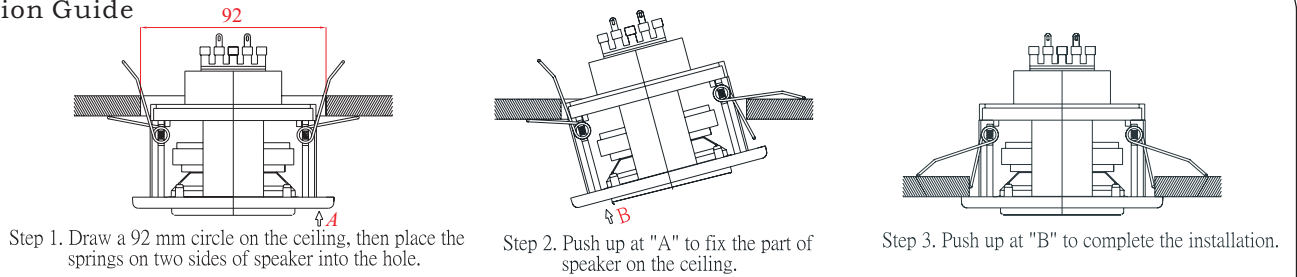

Model No.	SLC-2068	SLC-2060
Rated Power (rms)	6W	
Impedance	8Ω	833Ω, 1667Ω, 3333Ω, 6667Ω
Power Taps @ 100V	n.a.	6W, 3W & 1.5W
Power Taps @ 70.7V		6W, 3W, 1.5W & 0.75W
SPL (1W/1m)	86dB	
Max. SPL (6W/1m)	93dB	
Frequency Range (-10dB)	150 Hz ~ 20K Hz	
Dispersion 1K Hz/4K Hz	200° / 80°	
Ambient Temperature	-30°C ~ 60°C	
Power Selection Way	n.a.	Plug
Material	Baffle: UL94V0 ABS with fiber, Grille: Steel	
Colour/Finish	White (RAL 9016)/Black (RAL 9005)/Chrome/Gold	
Dimensions	100 (3.94) C & G : 104 (4.09) Dia. X 95.5 (3.76) Height mm. (in.)	
Cutout Size	92 (3.62) Dia. mm. (in.)	
Net Weight (ea)	0.3 Kgs (0.66 lbs.)	0.55 Kgs (1.21 lbs.)
Shipping Weight (20 pcs)	8.5 Kgs (19 lbs.)	13.5 Kgs (30 lbs.)
Shipping Meas't (20 pcs)	1.4 cuft	
Mounting	Spring	

Installation Guide

Dimension