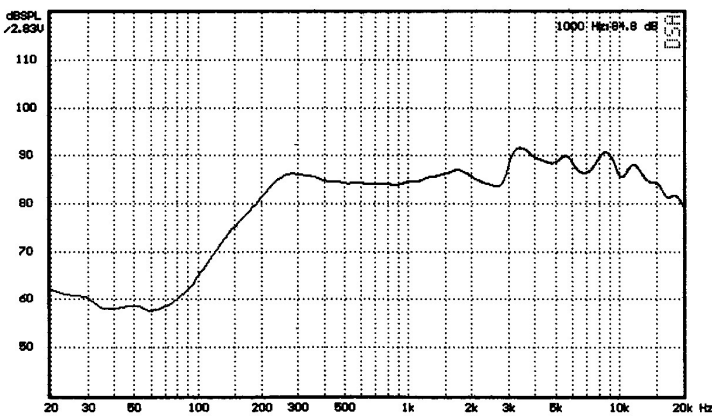

Frequency Response