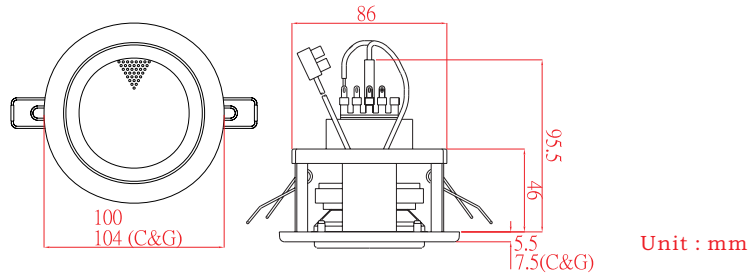

Model No.	SLC-2068	SLC-2060
Rated Power (rms)	6W	
Impedance	8Ω	833Ω, 1667Ω, 3333Ω, 6667Ω
Power Taps @ 100V	n.a.	6W, 3W & 1.5W
Power Taps @ 70.7V		6W, 3W, 1.5W & 0.75W
SPL (1W/1m)	86dB	
Max. SPL (6W/1m)	93dB	
Frequency Range (-10dB)	150 Hz ~ 20K Hz	
Dispersion 1K Hz/4K Hz	200° / 80°	
Ambient Temperature	-30°C ~ 60°C	
Power Selection Way	n.a.	Plug
Material	Baffle: UL94V0 ABS with fiber, Grille: Steel	
Colour/Finish	White (RAL 9016)/Black (RAL 9005)/Chrome/Gold	
Dimensions	100 (3.94) C & G : 104 (4.09) Dia. X 95.5 (3.76) Height mm. (in.)	
Cutout Size	92 (3.62) Dia. mm. (in.)	
Net Weight (ea)	0.3 Kgs (0.66 lbs.)	0.55 Kgs (1.21 lbs.)
Shipping Weight (20 pcs)	8.5 Kgs (19 lbs.)	13.5 Kgs (30 lbs.)
Shipping Meas't (20 pcs)	1.4 cuft	
Mounting	Spring	

Installation Guide

Dimension

Frequency Response

Polar Plot

SLC-2060 SERIES

Public Address Loudspeakers