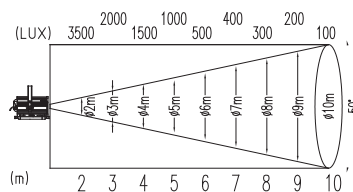

PS-1000

Prism Convex Spotlight 1000/1200W
 Lamp holder: GX9,5
 Lamp: T19/1000W; T29/1200W
 (take out lamp base spacer)

Photometric Data: Calculate for spot & flood focus from peak candela reading.

Optional Accessories