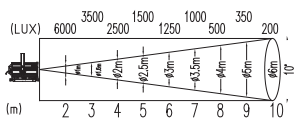

PS-1000

Prism Convex Spotlight 1000/1200W
 Lamp holder: GX9,5
 Lamp: T19/1000W; T29/1200W
 (take out lamp base spacer)

Photometric Data: Calculate for spot & flood focus from peak candela reading.

Optional Accessories