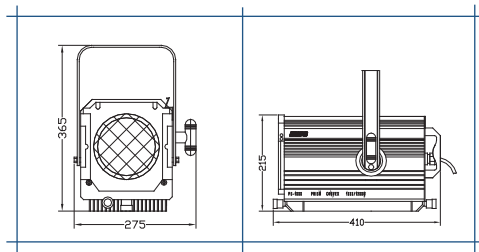

PS-1000

Prism Convex Spotlight 1000/1200W
 Lamp holder: GX9,5
 Lamp: T19/1000W; T29/1200W
 (take out lamp base spacer)

Photometric Data: Calculate for spot & flood focus from peak candela reading.

Optional Accessories